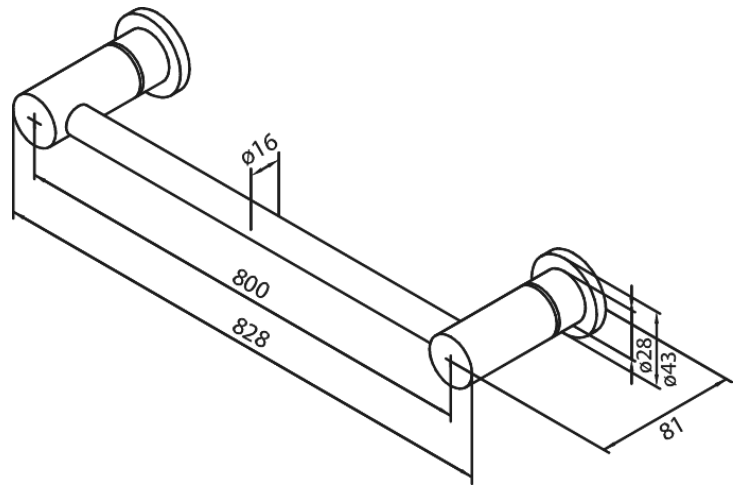

Silhouet

Towel Rail 800 mm

Article no.: 4830000
Finish: Chrome
Series: Silhouet

EAN no.: 5708516138266

FM Mattsson Mora Group Denmark
Hvidkærvej 48, 5250 Odense SV, DK-56416218

+45 88 33 00 34 damixa-international@fmm-mora.com